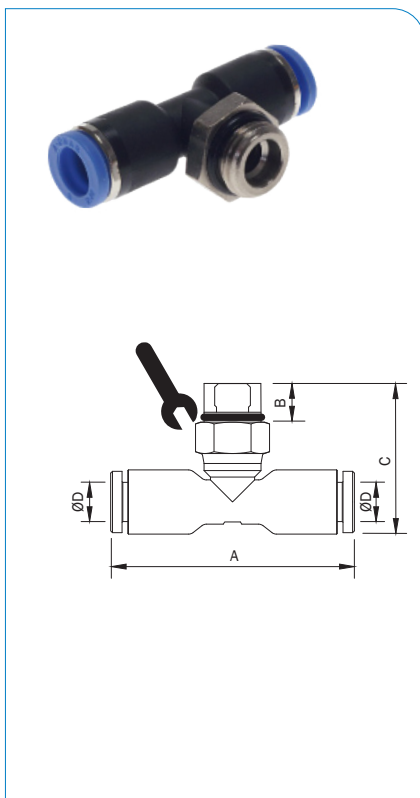

QWIP ...

L-Steckverschraubung, zylindrisch, mit O-Ring, Außensechskant, Innengewinde, ⤵ drehbar

Gewinde	ØD Schlauch	A	B	C	⤵	Artikel-Nr.
M5	4	22,0	9,0	19,0	9	200093352
M5	6	23,0	9,0	21,0	9	200093353
G 1/8"	4	24,0	13,0	23,0	13	200093354
G 1/8"	6	25,0	13,0	25,0	13	200093355
G 1/8"	8	31,0	13,0	28,0	13	200093356
G 1/4"	4	26,0	16,0	26,0	16	200093357
G 1/4"	6	28,0	16,0	27,0	16	200093358
G 1/4"	8	32,0	16,0	31,0	16	200093359
G 1/4"	10	34,0	16,0	34,0	16	200093360
G 3/8"	6	29,0	16,0	28,0	19	200093361
G 3/8"	8	34,0	16,0	32,0	19	200093362
G 3/8"	10	36,0	16,0	35,0	19	200093363
G 1/2"	10	38,0	20,0	38,0	24	200093364
G 1/2"	12	45,0	20,0	41,0	24	200093365

QTAPA ...

T-Steckverschraubung, zylindrisch, Außensechskant, Innengewinde, ⤵ drehbar

Gewinde	ØD Schlauch	A	B	C	⤵	Artikel-Nr.
M5	4	34,0	9,0	21,0	9	200093634
M5	6	36,0	9,0	23,0	9	200093635
G 1/8"	4	34,0	13,0	25,0	13	200093628
G 1/8"	6	36,0	13,0	27,0	13	200093629
G 1/8"	8	47,0	13,0	32,0	13	200093630
G 1/4"	4	34,0	16,0	28,0	16	200093625
G 1/4"	6	36,0	16,0	30,0	16	200093626
G 1/4"	8	47,0	16,0	35,0	16	200093627
G 1/4"	10	50,0	16,0	36,0	16	200093624
G 3/8"	6	36,0	17,0	31,0	19	200093632
G 3/8"	8	47,0	18,0	36,0	19	200093633
G 3/8"	10	50,0	17,0	37,0	19	200093631
G 1/2"	10	50,0	20,0	40,0	24	200093623