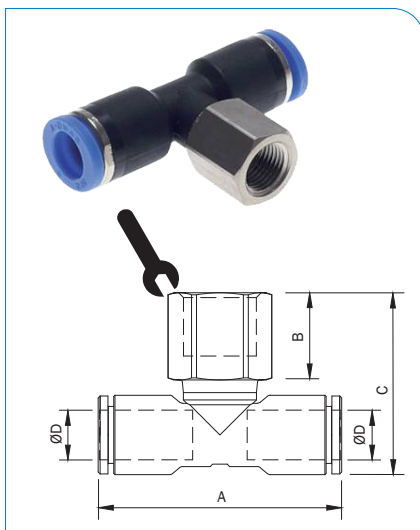

QWIP ...

L-Steckverschraubung, zylindrisch, mit O-Ring, Außensechskant, Innengewinde, ⤵ drehbar

Gewinde	ØD Schlauch	A	B	C	⤵	Artikel-Nr.
M5	4	22,0	9,0	19,0	9	200093352
M5	6	23,0	9,0	21,0	9	200093353
G 1/8"	4	24,0	13,0	23,0	13	200093354
G 1/8"	6	25,0	13,0	25,0	13	200093355
G 1/8"	8	31,0	13,0	28,0	13	200093356
G 1/4"	4	26,0	16,0	26,0	16	200093357
G 1/4"	6	28,0	16,0	27,0	16	200093358
G 1/4"	8	32,0	16,0	31,0	16	200093359
G 1/4"	10	34,0	16,0	34,0	16	200093360
G 3/8"	6	29,0	16,0	28,0	19	200093361
G 3/8"	8	34,0	16,0	32,0	19	200093362
G 3/8"	10	36,0	16,0	35,0	19	200093363
G 1/2"	10	38,0	20,0	38,0	24	200093364
G 1/2"	12	45,0	20,0	41,0	24	200093365

QTAPA ...

T-Steckverschraubung, zylindrisch, Außensechskant, Innengewinde, ⤵ drehbar

Gewinde	ØD Schlauch	A	B	C	⤵	Artikel-Nr.
M5	4	34,0	9,0	21,0	9	200093634
M5	6	36,0	9,0	23,0	9	200093635
G 1/8"	4	34,0	13,0	25,0	13	200093628
G 1/8"	6	36,0	13,0	27,0	13	200093629
G 1/8"	8	47,0	13,0	32,0	13	200093630
G 1/4"	4	34,0	16,0	28,0	16	200093625
G 1/4"	6	36,0	16,0	30,0	16	200093626
G 1/4"	8	47,0	16,0	35,0	16	200093627
G 1/4"	10	50,0	16,0	36,0	16	200093624
G 3/8"	6	36,0	17,0	31,0	19	200093632
G 3/8"	8	47,0	18,0	36,0	19	200093633
G 3/8"	10	50,0	17,0	37,0	19	200093631
G 1/2"	10	50,0	20,0	40,0	24	200093623