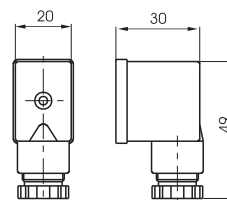

Coil

2

Weight gr. 54

Ordering code		Available voltages	
N.C.	N.O.	Coil	
MB4 MB5 MB6 MB9	MB10/1	12 D.C. 24 D.C. 48 D.C. 24 D.C. (2 Watt) 24 D.C. (8 Watt)	Direct current
MB17 MB21 MB22 MB24	MB17/1 MB21/1 MB22/1 MB24/1	24/50 48/50 110/50 220/50	Alternating current 50 Hz
MB37 MB39 MB41	MB37/1 MB39/1 MB41/1	24/60 110/60 220/60	Alternating current 60 Hz
MB56 MB57 MB58	MB56/1 MB57/1 MB58/1	24/50-60 110/50-60 220/50-60	Alternating current 50/60 Hz

Electrical connector

Ordering code

- 305.11.00 Normal
- 305.11.0 L Led
- 1 = 24V D.C./A.C.
- 2 = 110V 50/60Hz
- 3 = 220V 50/60Hz

Weight gr. 19