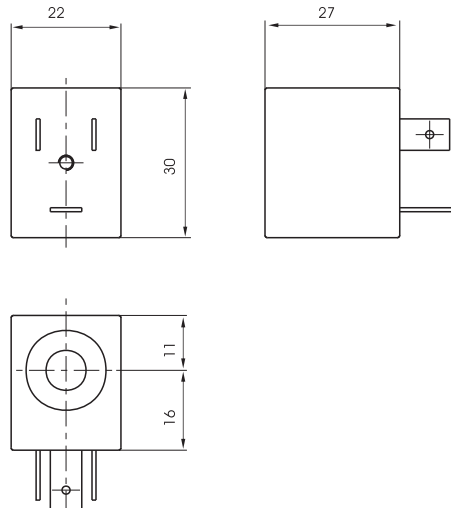

Coil

2

Weight gr. 54

Ordering code		Available voltages	
N.C.	N.O.	Coil	
MB4 MB5 MB6 MB9	MB10/1	12 D.C. 24 D.C. 48 D.C. 24 D.C. (2 Watt) 24 D.C. (8 Watt)	Direct current
MB17 MB21 MB22 MB24	MB17/1 MB21/1 MB22/1 MB24/1	24/50 48/50 110/50 220/50	Alternating current 50 Hz
MB37 MB39 MB41	MB37/1 MB39/1 MB41/1	24/60 110/60 220/60	Alternating current 60 Hz
MB56 MB57 MB58	MB56/1 MB57/1 MB58/1	24/50-60 110/50-60 220/50-60	Alternating current 50/60 Hz

Electrical connector

Ordering code

- 305.11.00 Normal
- 305.11.0 L Led
- 1 = 24V D.C./A.C.
- 2 = 110V 50/60Hz
- 3 = 220V 50/60Hz

Weight gr. 19