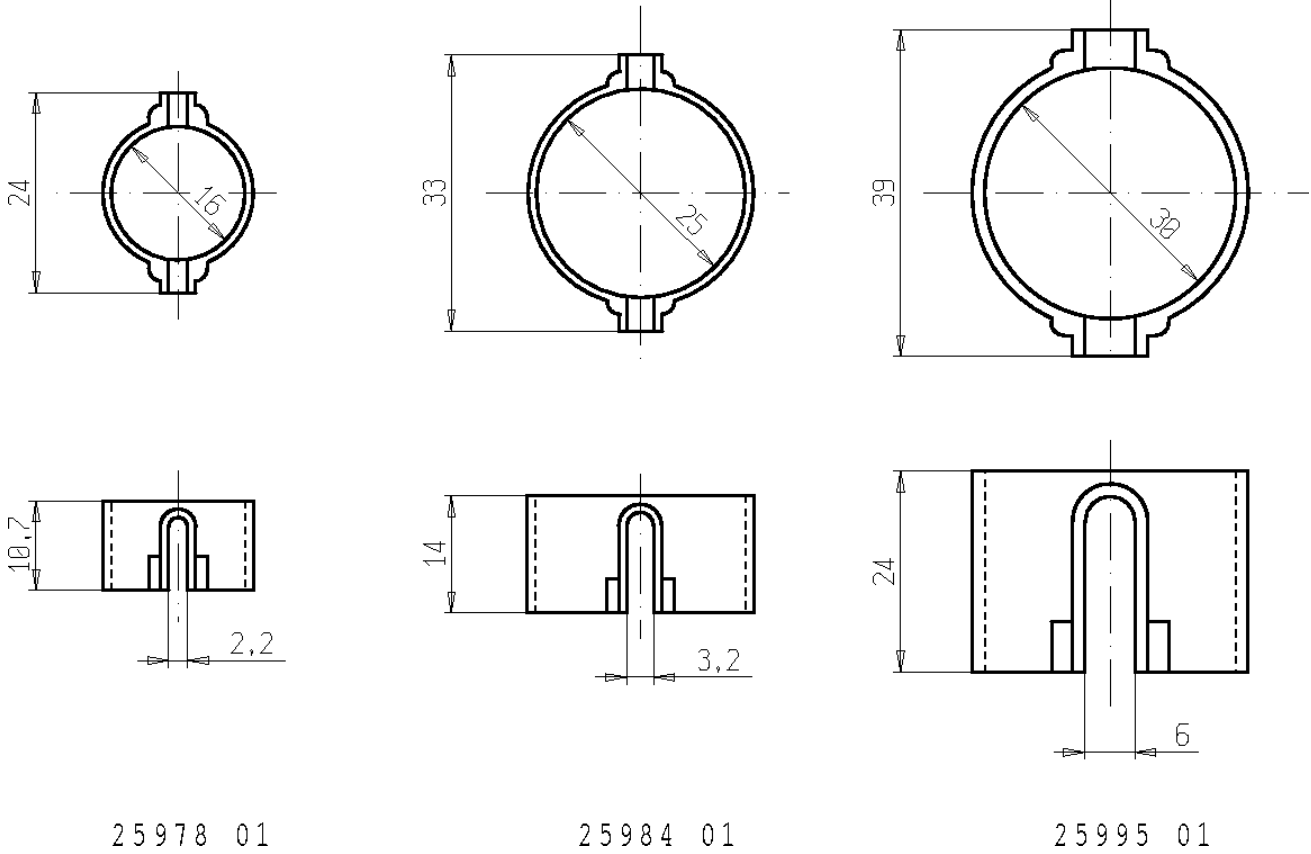

ASCO™ PINCH SOLENOID VALVES

TUBING GUIDE SLEEVE

SERIES
K29501

General Features

Device designed for use with soft tubing having O.D: smaller than 2.2/3.5/6mm depending on the valve type.
See the table below:

Valve	O.D. of valve body	Max. O.D. of tubing	Part number
S104 - S108	16	2,2	25978 01
S204			
S305 - S308			
S105	25	3,5	25984 01
S205			
S306			
S106	30	6	25995 01
S206			
S307			

THE VALIDITY OF REPORTED DATA IS REFERRED TO THE DATE OF ISSUE. POSSIBLE UPDATES ARE AVAILABLE ON REQUEST